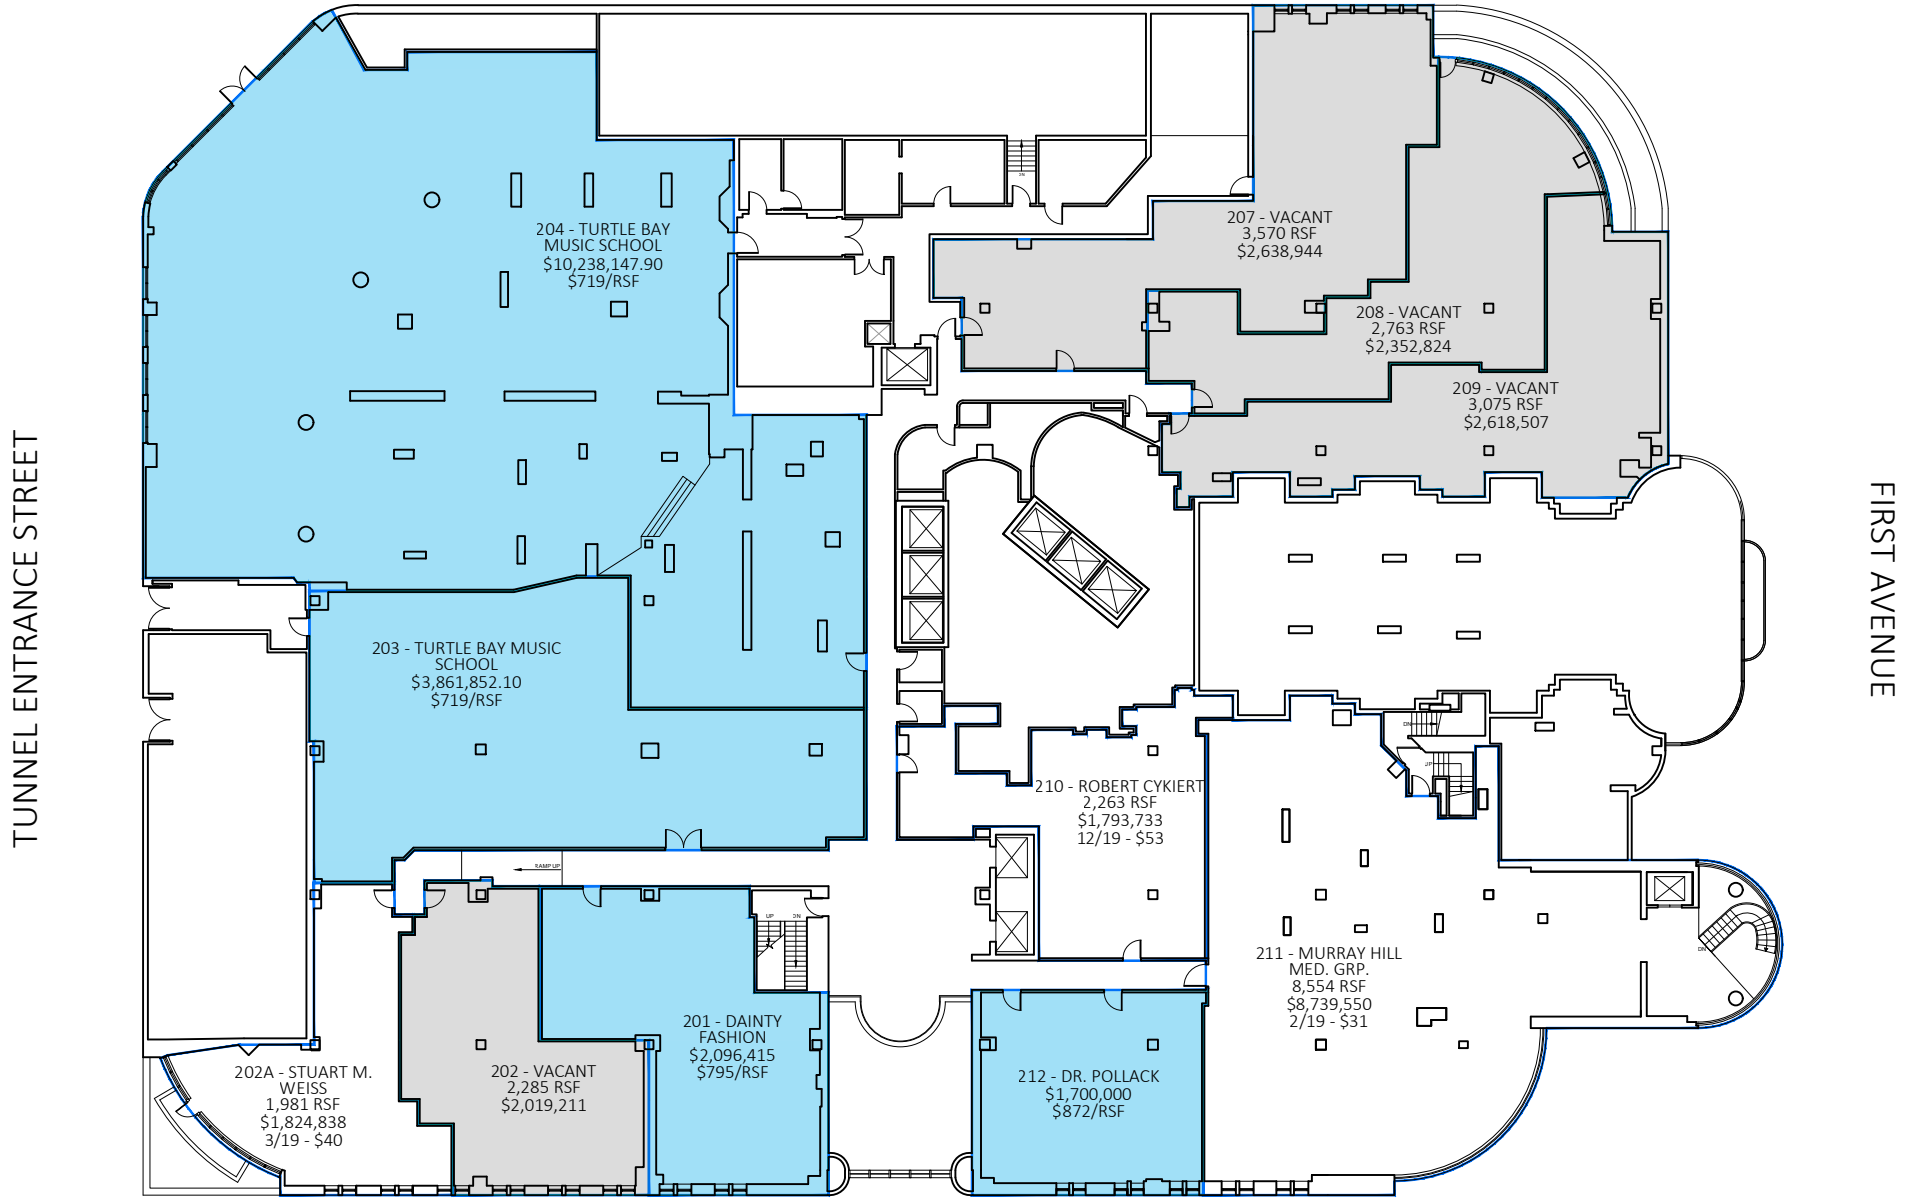

EAST 38th STREET

EAST 37th STREET

2ND FLOOR

345 EAST 37TH STREET, NYC

1/32" | 2018-02-05

EAST 38th STREET

TUNNEL ENTRANCE STREET

FIRST AVENUE

EAST 37th STREET

3RD FLOOR

345 EAST 37TH STREET, NYC

1/32" | 2018-02-02