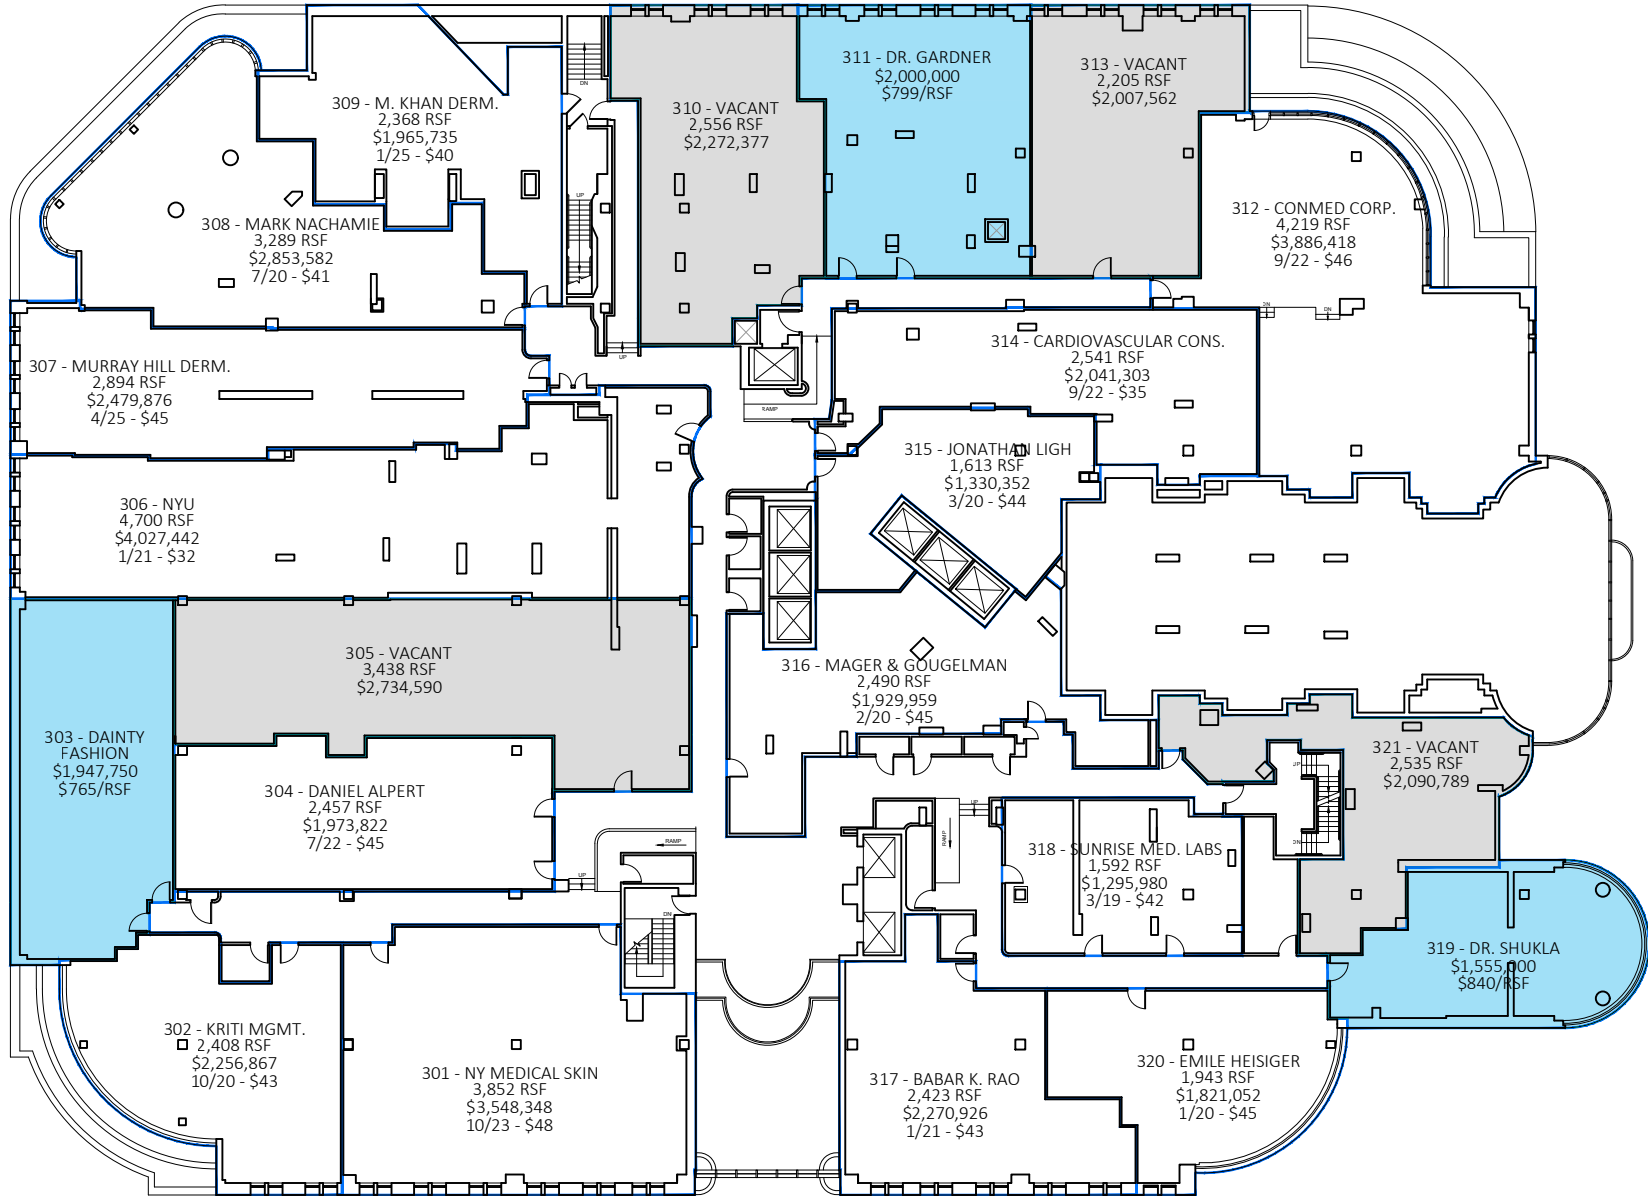

EAST 38th STREET

EAST 37th STREET

2ND FLOOR

345 EAST 37TH STREET, NYC

1/32" | 2018-02-05

EAST 38th STREET

TUNNEL ENTRANCE STREET

FIRST AVENUE

EAST 37th STREET

3RD FLOOR

345 EAST 37TH STREET, NYC

1/32" | 2018-02-02